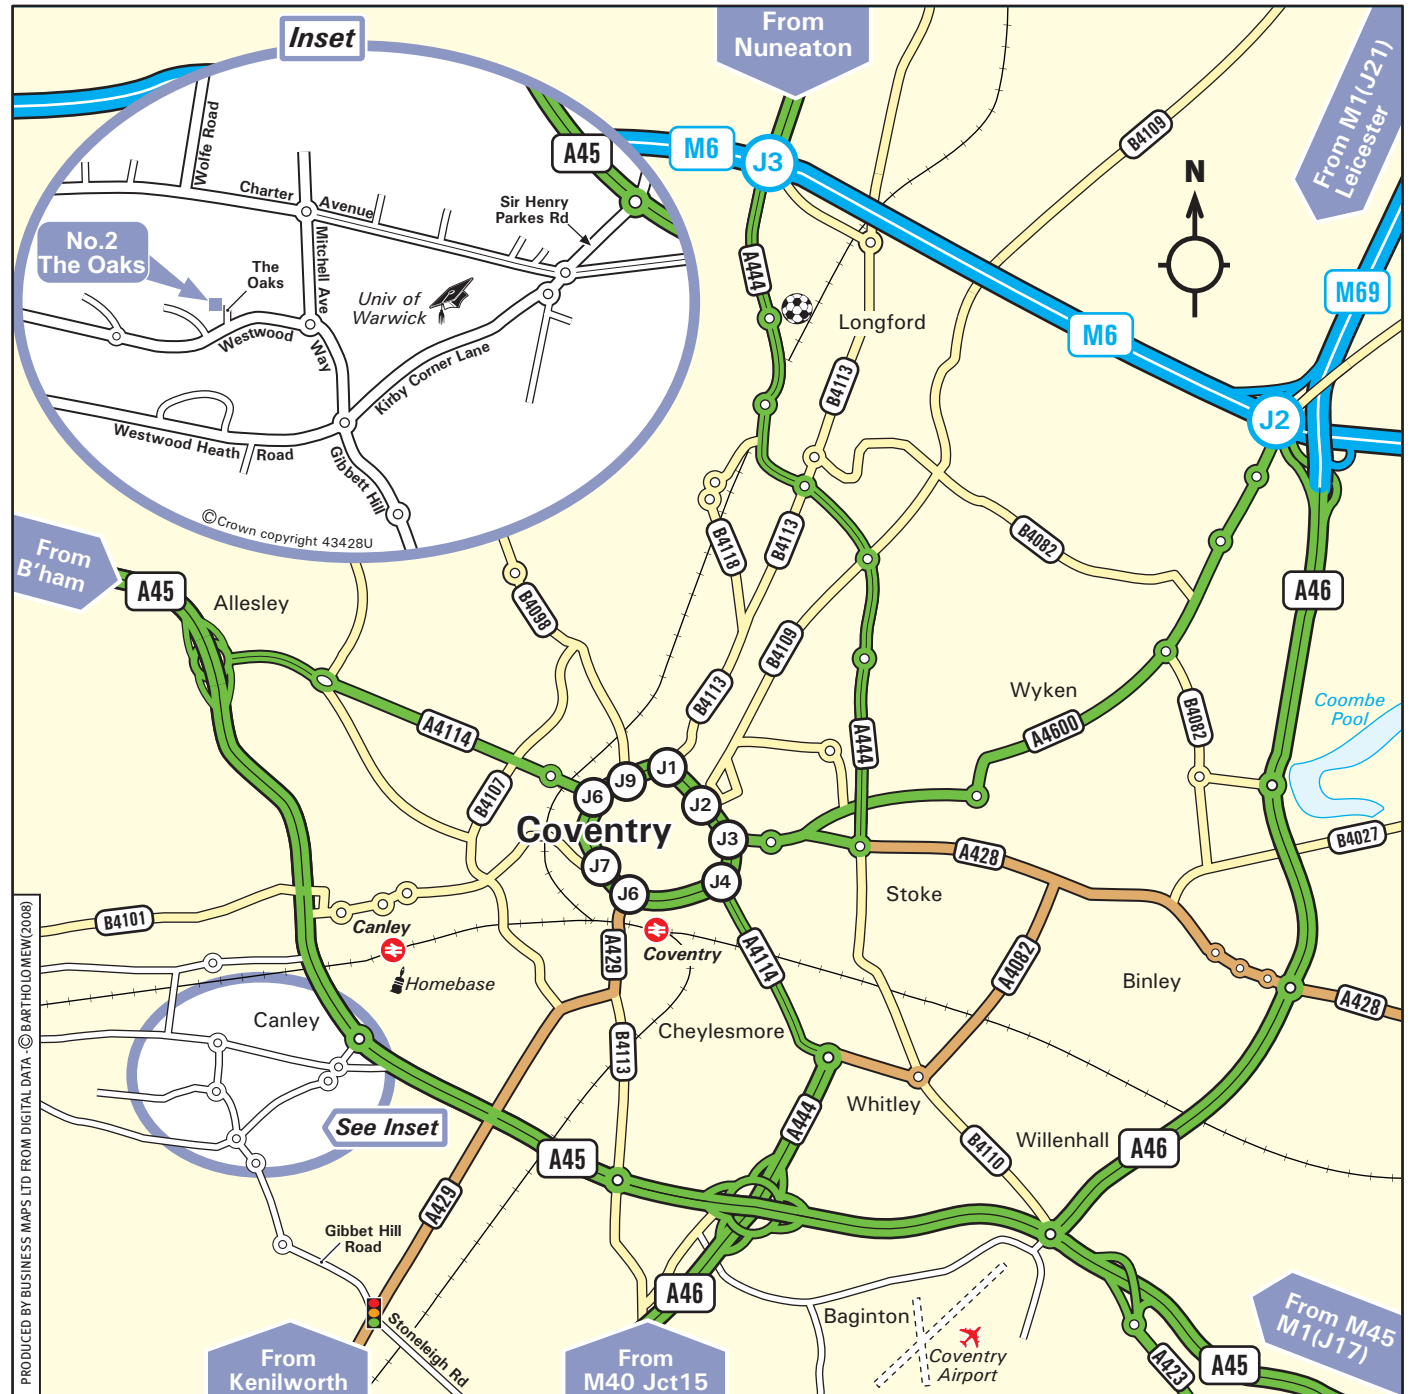

From the M6 Northbound & M69

- Leave the M6 at junction 2 (signposted to Coventry (East), A46) and join the A46 / Continue south on the M69 to the A46.
- Continue to the roundabout junction with the A45 and take the third exit for the A45 towards Birmingham.
- At the second roundabout, turn left into Sir Henry Parkes Road and right at the next roundabout onto Charter Avenue.
- Turn left at the next roundabout into Mitchell Avenue (see inset).

From the M1 Northbound

- Leave the M1 at junction 17 (signposted to Coventry (South), M45) and join the M45, and subsequently the A45.
- Continue on the A45 to the third roundabout and turn left into Sir Henry Parkes Road and right at the next roundabout onto Charter Avenue.
- Turn left at the next roundabout into Mitchell Avenue (see inset).

From the M40

- Leave the M40 at junction 15 (signposted to Warwick A429, Stratford, Coventry, A46) and join the A46 for Coventry.
- Leave the A46 at the fourth slip road exit and turn left onto Stoneleigh Road (signposted Univ. of Warwick).
- At the traffic lights, go straight across into Gibbet Hill and straight over the next two roundabouts onto Westwood Way (see inset).

By Train

- Coventry is the nearest mainline station.
- For further information on train times and fares, please contact the National Rail Enquiry Line on 08457 48 49 50.

PRODUCED BY BUSINESS MAPS LTD FROM DIGITAL DATA © BARTHOLOMEW (2008)